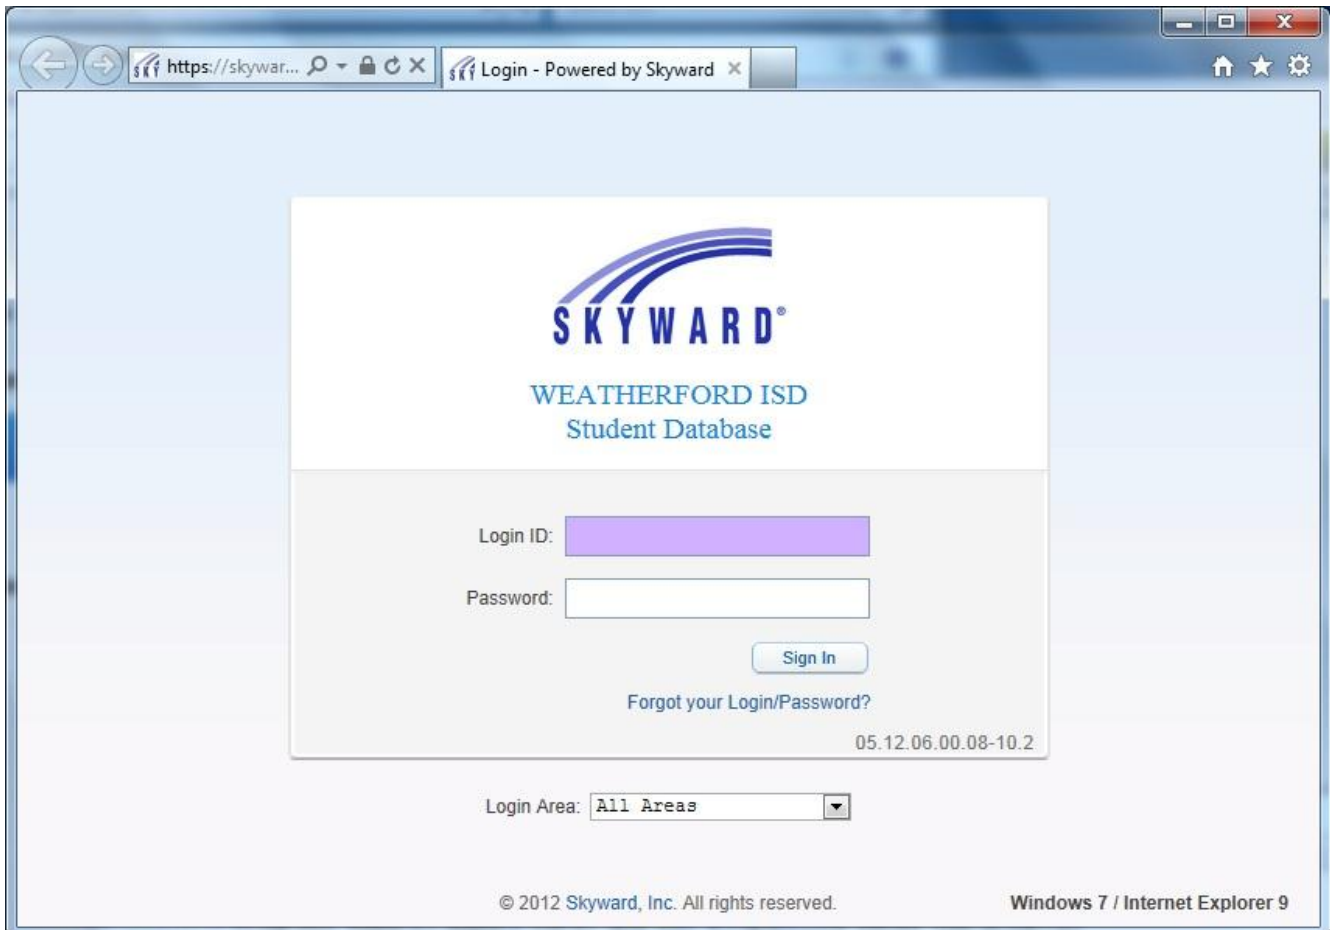

Access the Skyward Student Information System at the following URL:

<https://skyward10.iscorp.com/scripts/wsis.dll/WService=wseduweatherfordtx/seplog01.w>

Link to the **Skyward Training Database** (if you want to explore without possible changes to live data):